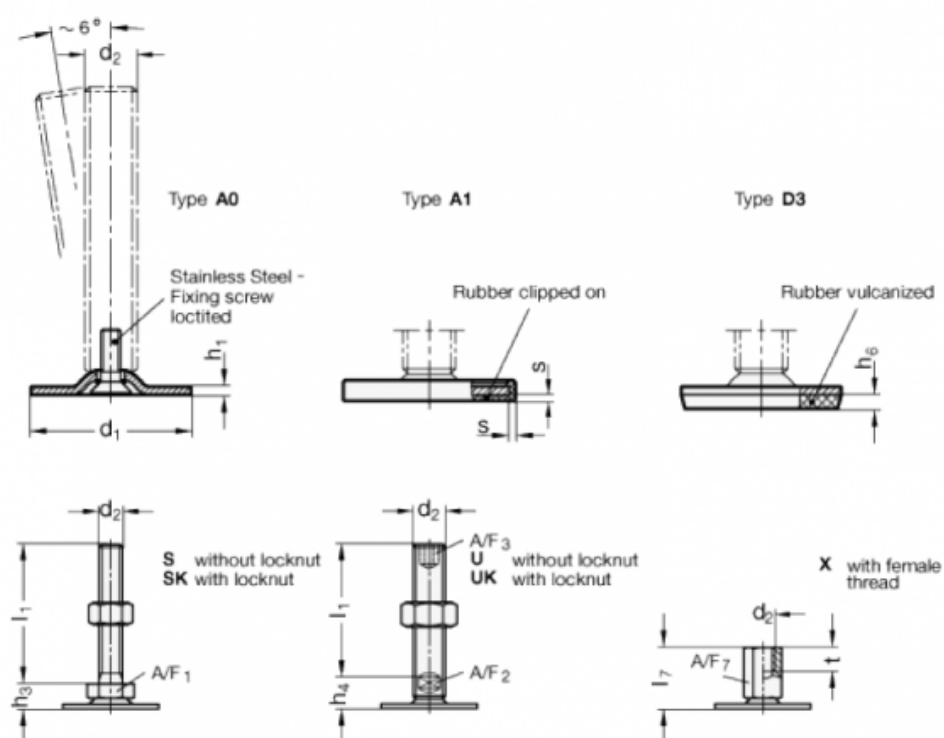

Data Sheet

Article number: 204060M10100A0SK

Description: E+G levelling foot
GN 40-60-M10-100-A0-SK

Note: SK With nut, External hexagon at the bottom

Measures

A/F1	=	17
d1	=	60
d2	=	M10
h1	=	2.5
h3	=	11
h6	=	
l1	=	100
s	=	